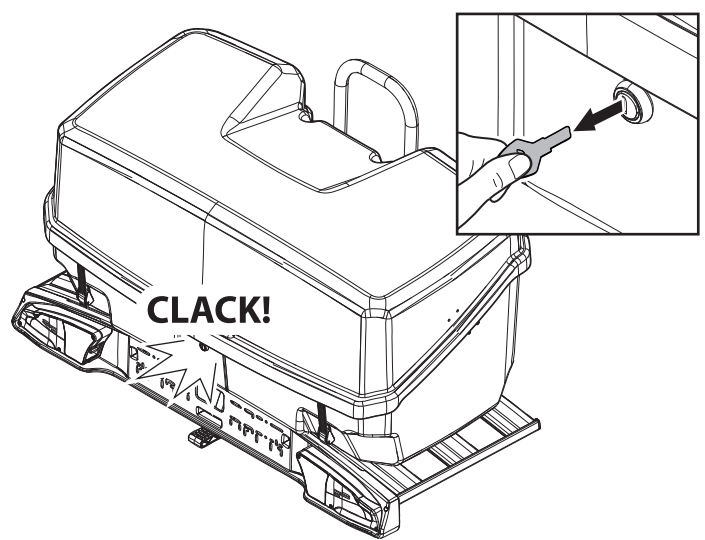

5

N		Q
3		1
	2,5 m/8ft	

6

Car Manual

MAX loaded

MAX loaded

+ + + **MAX**
10kg - 22lb   30kg - 66lb

Product registration

- IT) eu.menabocaraccessories.com/ita/product-support-ita
- EN) eu.menabocaraccessories.com/eng/product-support-eng
- DE) eu.menabocaraccessories.com/deu/product-support-deu
- FR) eu.menabocaraccessories.com/fra/product-support-fra
- ES) eu.menabocaraccessories.com/esp/product-support-esp

F.lli Menabò S.r.l.
Via 8 Marzo, 3
42025 Cavriago (RE) ITALY
customercare@fli-menabo.it
www.menabocaraccessories.com

Cod.Istr.	Data
500034700000	18/03/2021