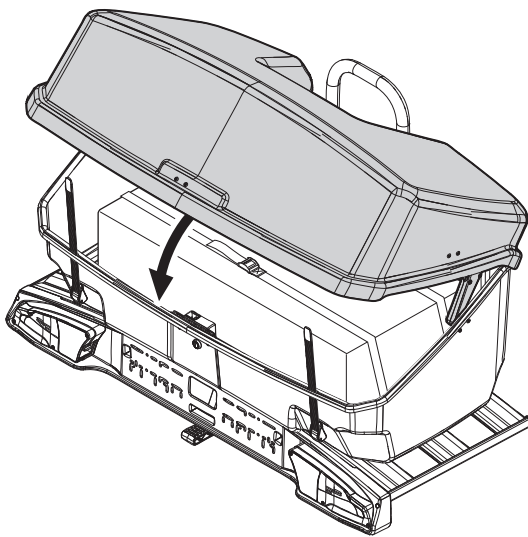

5

N		Q
3		1
	2,5 m/8ft	

6

Car Manual

MAX loaded

MAX loaded

+ + + **MAX**
10kg - 22lb   30kg - 66lb

Product registration

- IT) eu.menabocaraccessories.com/ita/product-support-ita
- EN) eu.menabocaraccessories.com/eng/product-support-eng
- DE) eu.menabocaraccessories.com/deu/product-support-deu
- FR) eu.menabocaraccessories.com/fra/product-support-fra
- ES) eu.menabocaraccessories.com/esp/product-support-esp

F.lli Menabò S.r.l.
Via 8 Marzo, 3
42025 Cavriago (RE) ITALY
customercare@fli-menabo.it
www.menabocaraccessories.com

Cod.Istr.	Data
500034700000	18/03/2021